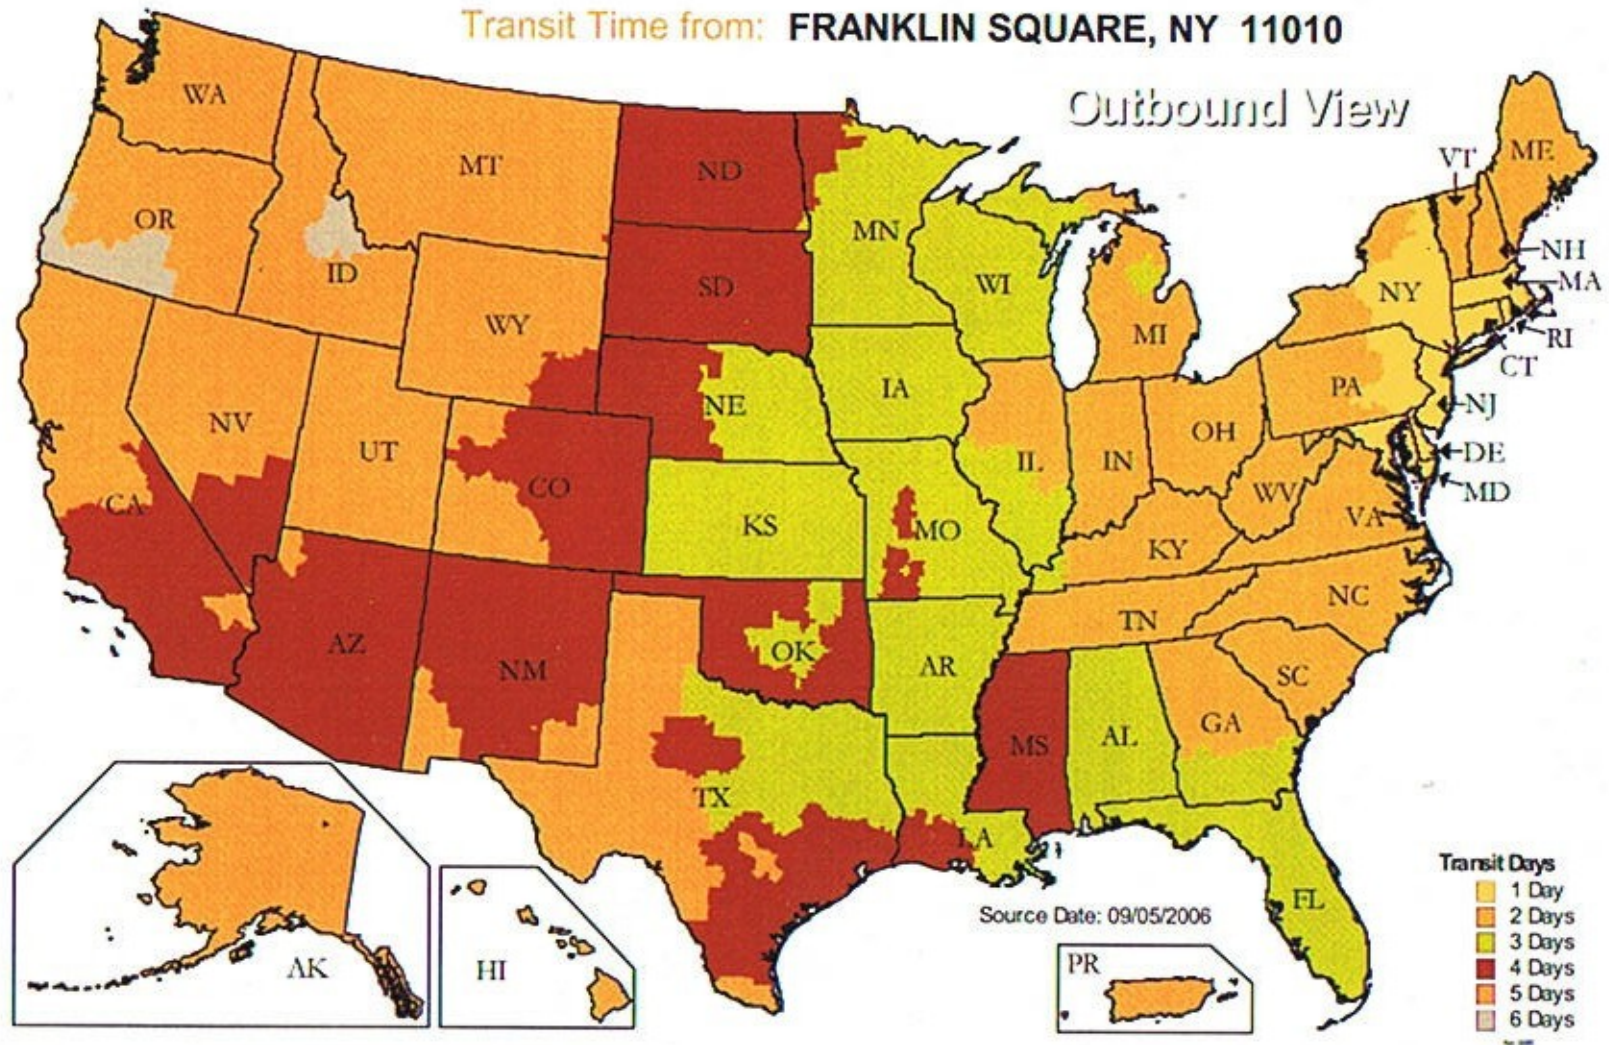

# UPS Ground Time-in-Transit Map

Transit Time from: **FRANKLIN SQUARE, NY 11010**

Outbound View

This map is a general representation of UPS Ground transit times in business days.

To calculate the delivery time for all UPS services, worldwide, please refer to the "Calculate Time and Cost" under the "Shipping" tab on UPS.com<sup>®</sup>